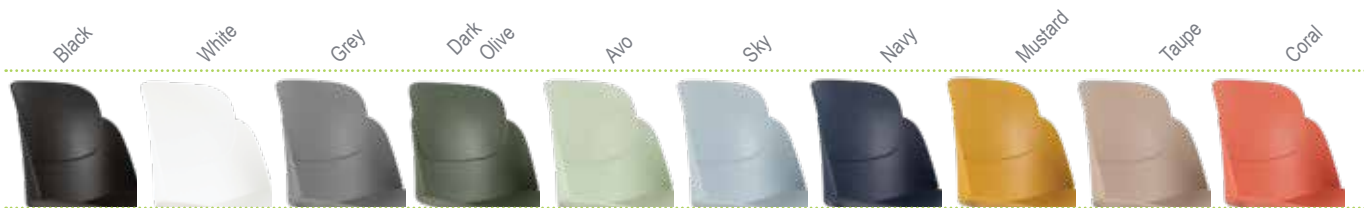

.....
Adapt Your Space,
Select Your Base

Aspen
Polypropylene

◀ **Bar base** ▶

CE

Available colours

Base Options

Polished Aluminium

Dakota High Base

Black Nylon

◀ **Dakota Cross Base**

4 Legged Base ▶

▲ **Skid Base**

Daisy
Polypropylene

Available colours

Dark Olive

Black