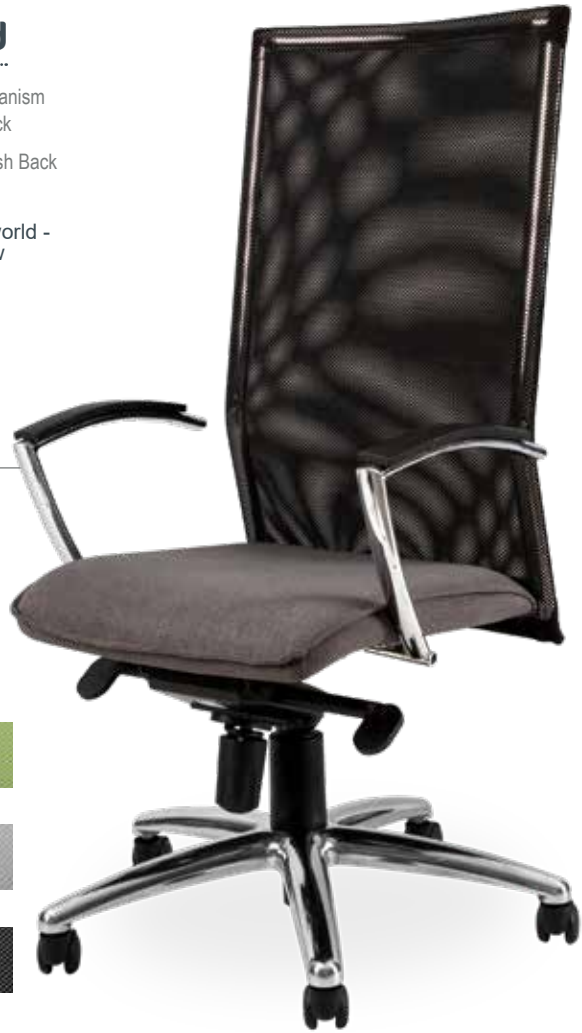

Trinidad

2 Lever Synchro Mechanism
with 5 Position Lock
Standard with Black Mesh Back

Fabric : Weavers world -
Kazan, Sorrow
Arms: LC 220

High Back

Frame Wraps around
the outside back

Available Mesh colours

Canary

Self Weight Adjusting Mechanism
Seat Slider
Standard with Black Mesh

Fabric: Weavers World -
Hyde, Magnet

Arm: LC35 Flexi

Available Mesh colours