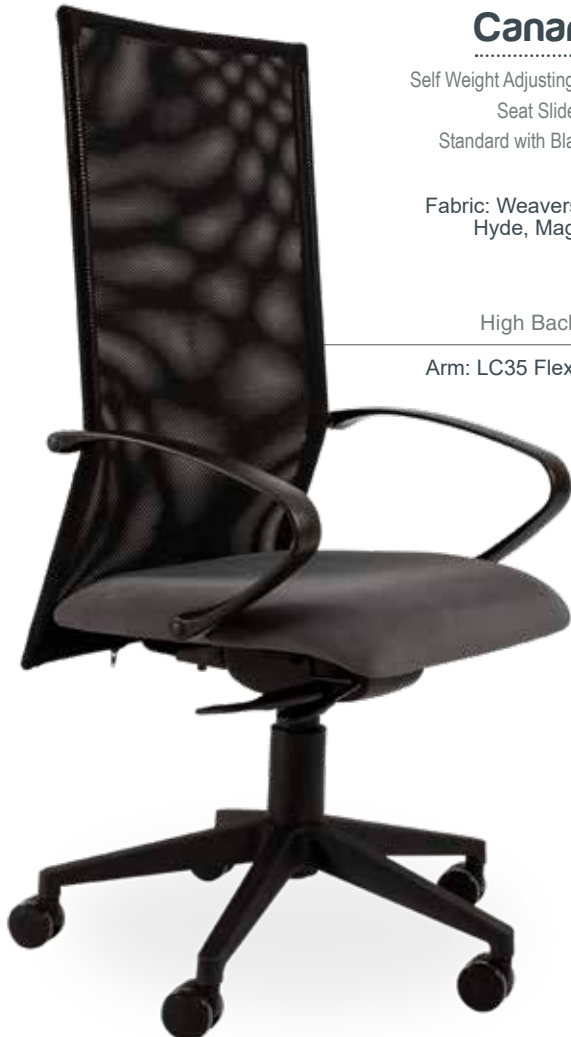

Medium Back
Arms: LC55

Canary

Self Weight Adjusting Mechanism
Seat Slider
Standard with Black Mesh

Fabric: Weavers World -
Hyde, Magnet

High Back

Arm: LC35 Flexi