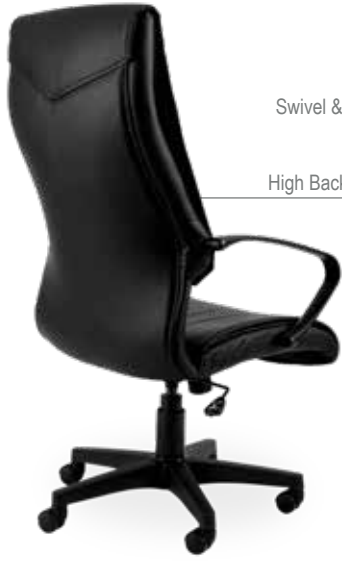

Arms:
LC55

SA

Stallion

Swivel & Tilt Mechanism
Upholstered Arm Rests
Leather Combo:
Cow Top Leather on front
Leatherette Outside Back

CE

Swivel & Tilt Mechanism

High Back

Mirage