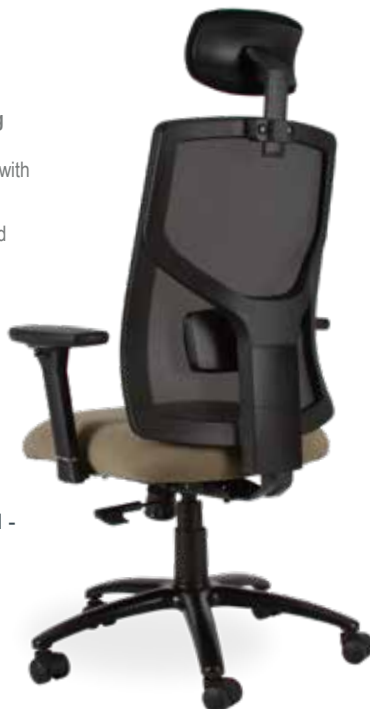

Fortress
Heavy Duty

Weight Capacity up to 150kg

- Heavy Duty Synchro Mechanism with 4 Position Lock
- HD Steel Black Powder Coated Base with HD Castors
- Height Adjustable Back Rest
- Adjustable Lumbar Support
- Adjustable Headrest
- LC 95 4D Chrome Arm

Fabric: Weavers World - Hyde, Beechnut