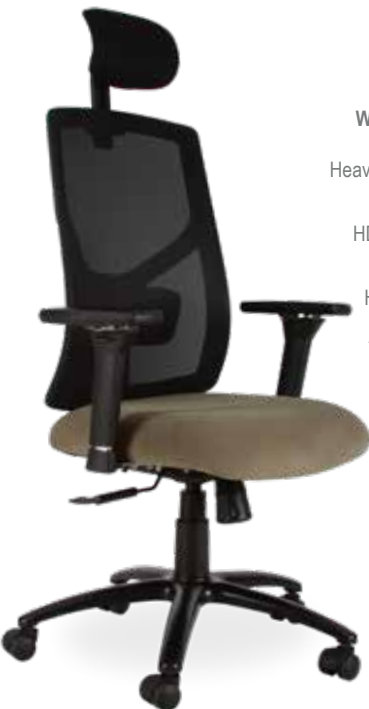

Combo of Bonded leather on the front & PVC on the back

Visitors

High Back

- Swivel & tilt mechanism
- Wooden Arm Rests with Upholstery
- Wooden Base

CE

Fortress
Heavy Duty

Weight Capacity up to 150kg

- Heavy Duty Synchro Mechanism with 4 Position Lock
- HD Steel Black Powder Coated Base with HD Castors
- Height Adjustable Back Rest
- Adjustable Lumbar Support
- Adjustable Headrest
- LC 95 4D Chrome Arm