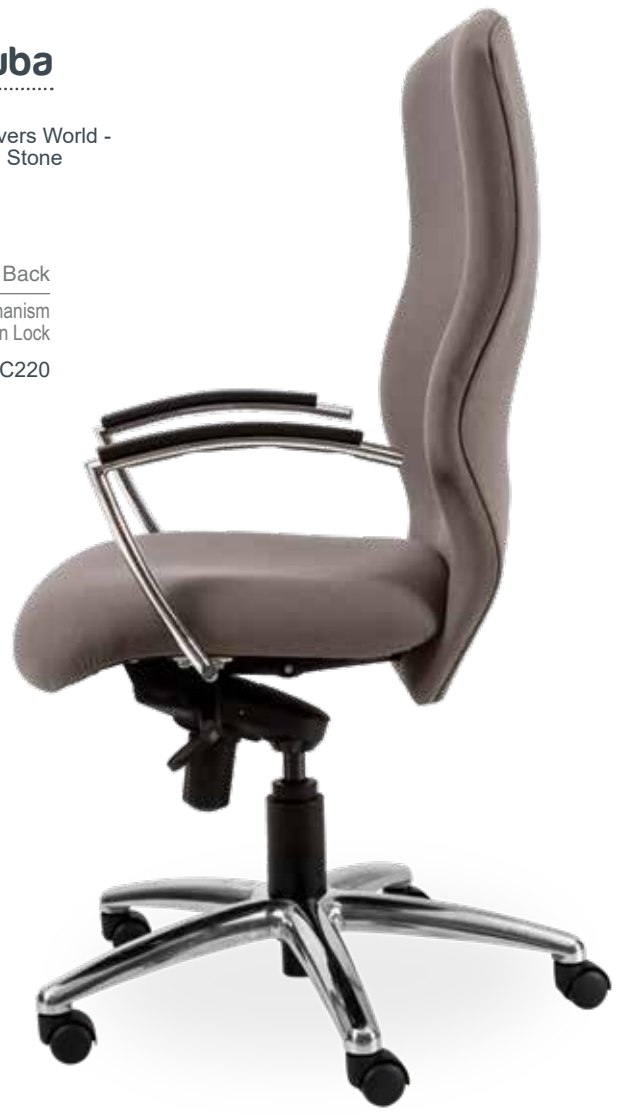

Curve into Comfort

Aruba

Fabric: Weavers World -
Vulcan, Stone

High Back

2 Lever Synchro Mechanism
with 5 Position Lock

Arms: LC220

Medium Back
Arms: LC210

Visitors